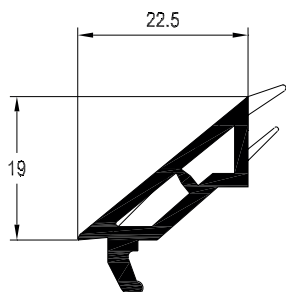

Co-extruded Glazing Bead 22.5mm
White Art. No. 546140
Laminated Art. No. 576320

FOR 28MM SEALED UNITS