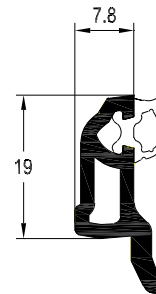

Co-extruded Glazing Bead 26.5mm
White Art. No. 546150
Laminated Art. No. 576330

FOR 24MM SEALED UNITS

Co-extruded Glazing Bead 22.5mm
White Art. No. 546140
Laminated Art. No. 576320

FOR 28MM SEALED UNITS

Co-extruded Glazing Bead 18.5mm
White Art. No. 546572
Laminated Art. No. 576572

Co-extruded Glazing Bead 18.5mm
White Art. No. 546132
Laminated Art. No. 576132

FOR 32MM SEALED UNITS

Co-extruded Glazing Bead 14.5mm
White Art. No. 503681
Laminated Art. No. 573679*

FOR 36MM SEALED UNITS

Co-extruded Glazing Bead 10.5mm
White Art. No. 503720
Laminated Art. No. 573720*

FOR 44MM SEALED UNITS

Co-extruded Glazing Bead 7.8mm
White Art. No. 546860
Laminated Art. No. 586865