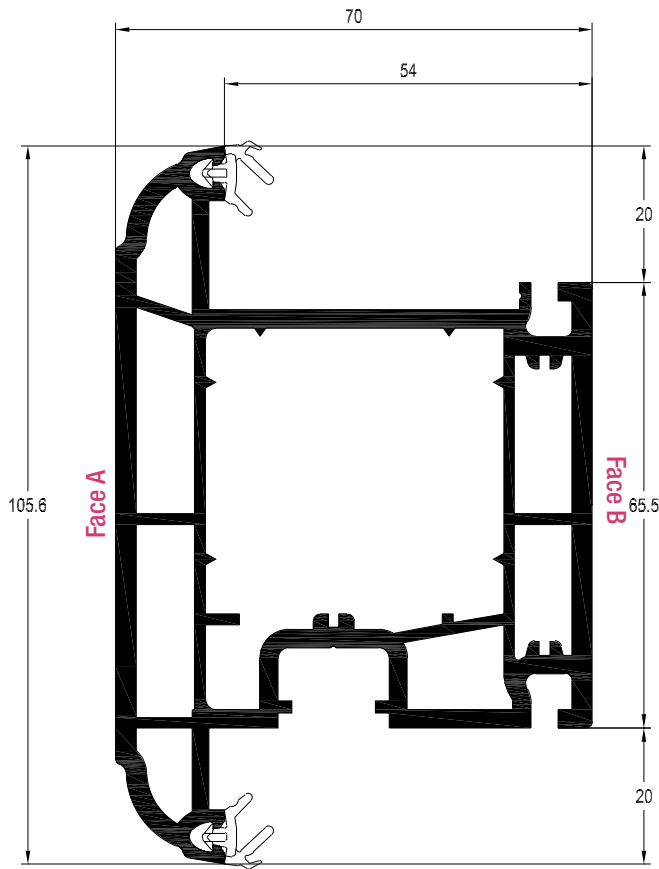

REHAU TOTAL70s

DOOR SASHES