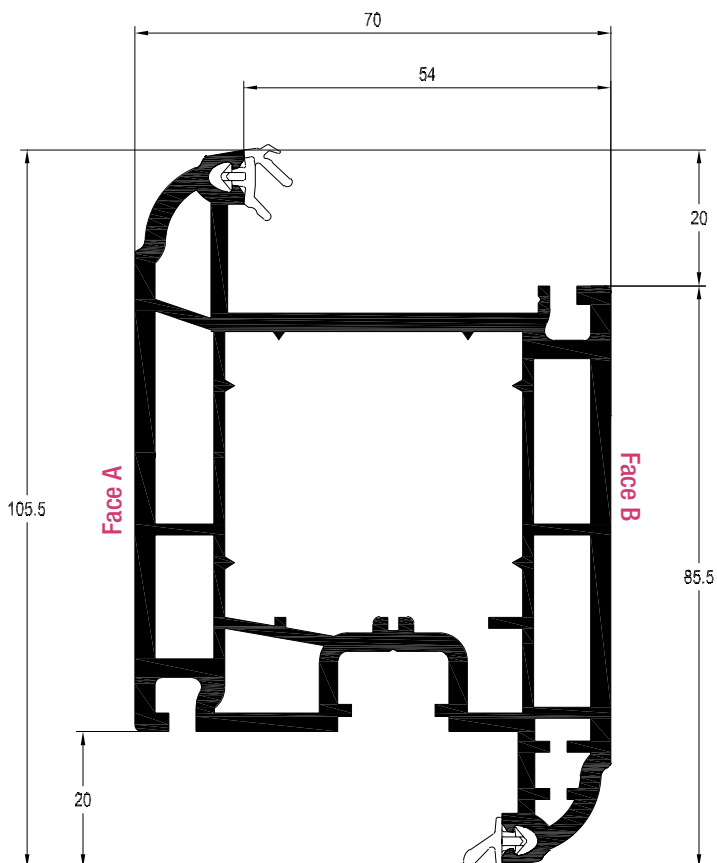

200374 - 40 x 40