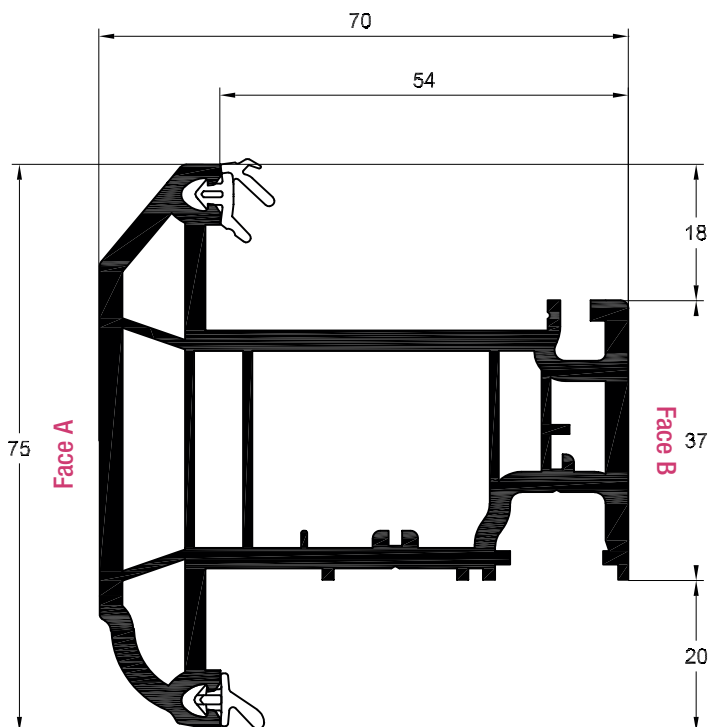

Part Sculptured Casement T Sash 75mm (5 Chamber)

White Profile Art. No. 546885

Laminated Profile Art. No. 586885

	261968*	287777
	1.5mm	1mm
lx	2.15	1.65
ly	0.77	0.58

261968* - 20 x 35 x 20 x 19

287777 - 35 x 20 x 19