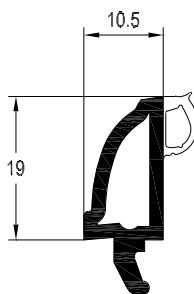

Co-extruded Glazing Bead 10.5mm
White Art. No. 503720
Laminated Art. No. 573720*

FOR 44MM SEALED UNITS