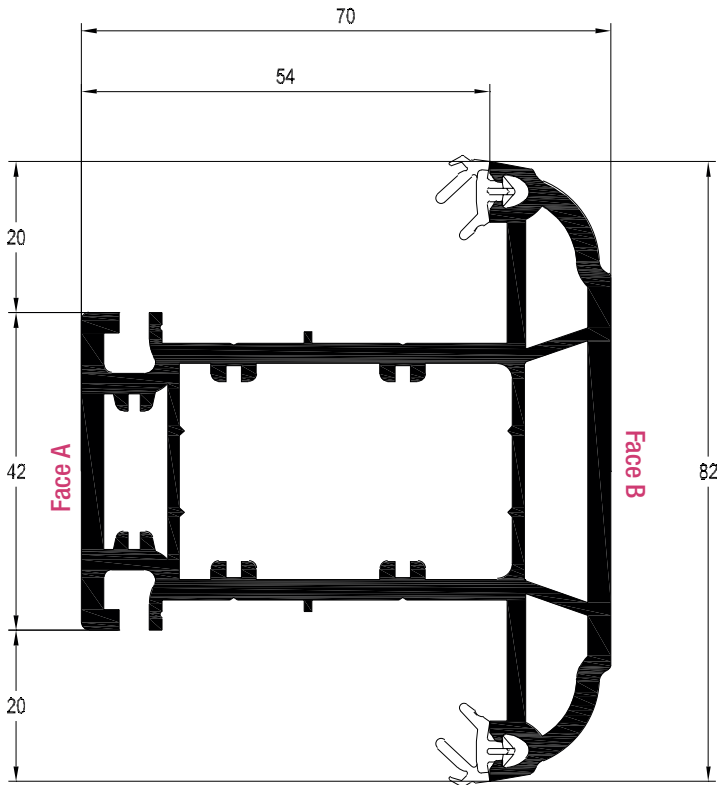

261748 - 42 x 10

249838 - 42 x 10

261948 - 42 x 10

REHAU TOTAL70s

TRANSOM / MULLIONS

Large Transom / Mullion T 82mm
 White Profile Art. No. 546745
 Laminated Profile Art. No. 576745

	261738	287776	200347
	2.5mm	2mm	2.5mm
ix	6.06	5.14	4.70
ly	2.33	2.0	2.11

261738 - 42 x 23

287776 - 42 x 23

200347 - 42 x 30 x 23

Large Transom / Mullion Z 82mm
 White Profile Art. No. 546755
 Laminated Profile Art. No. 576755

	261738	287776
	2.5mm	2mm
ix	6.06	5.14
ly	2.33	2.0

261738 - 42 x 23