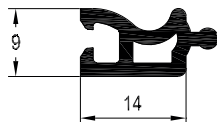

Adapter Bead
White Art. No. 546310
Condensation Adapter Bead 2

FOR 20MM SEALED UNITS