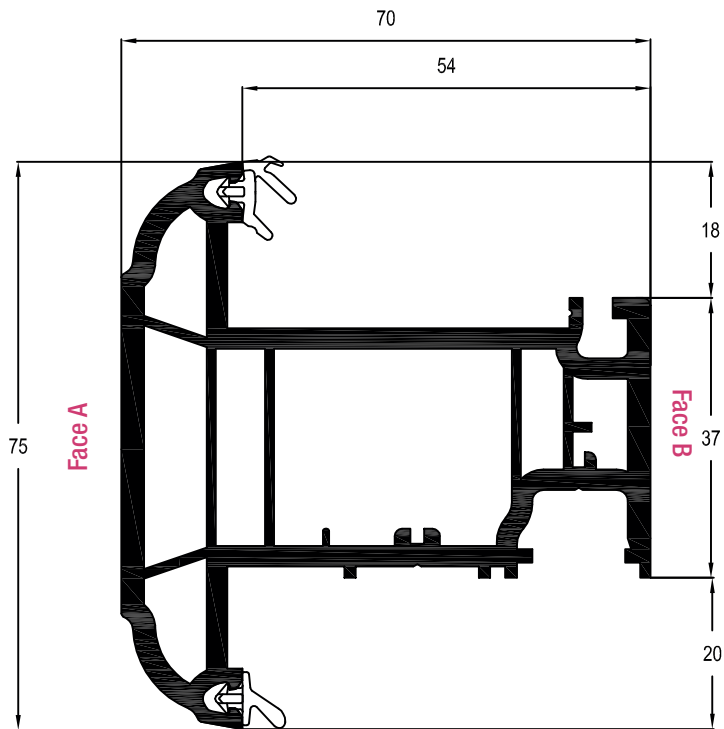

261958 - 42 x 30

249848 - 42 x 30

200327 - 42 x 30 x 30 x 18

REHAU TOTAL70s

CASEMENT SASHES

Casement T Sash 75mm (5 Chamber)

White Profile Art. No. 546455

Laminated Profile Art. No. 586455