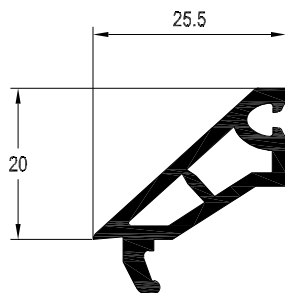

REHAU TOTAL70s

GLAZING BEADS

FOR SINGLE GLAZING

Non Co-extruded Glazing Bead 25.5mm
White Art. No. 546110
Laminated Art. No. 576290*

FOR 20MM SEALED UNITS