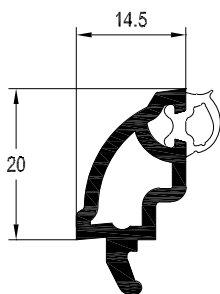

Co-extruded Glazing Bead 14.5mm
White Art. No. 503681
Laminated Art. No. 573679*

FOR 36MM SEALED UNITS