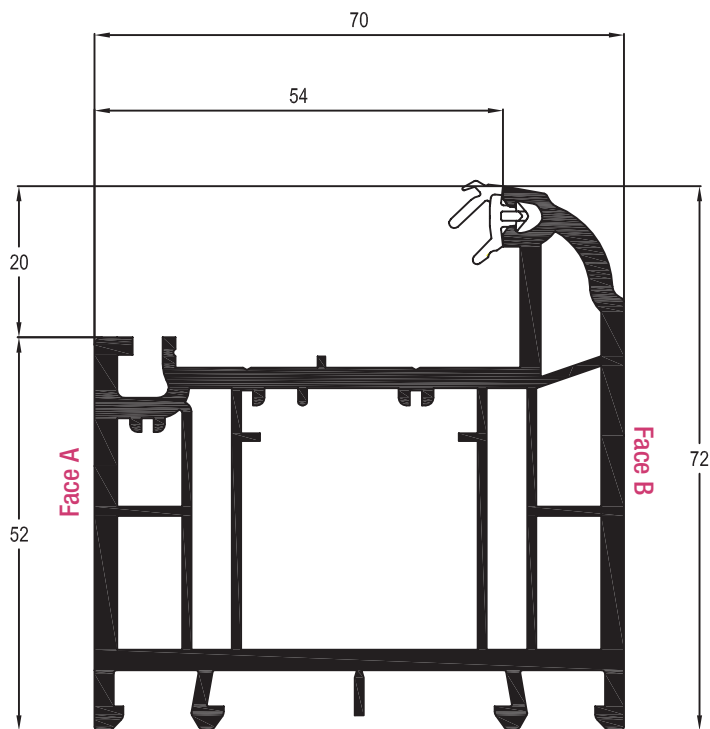

REHAU TOTAL70s

OUTER FRAMES

Casement Universal Outer Frame 72mm (5 Chamber)

White Profile Art. No. 546435

Laminated Profile Art. No. 586435

	216393	318575
	1.5mm	1mm
lx	1.44	1.45
ly	2.0	1.03

216393 - 25 x 31
318575 - 25 x 31