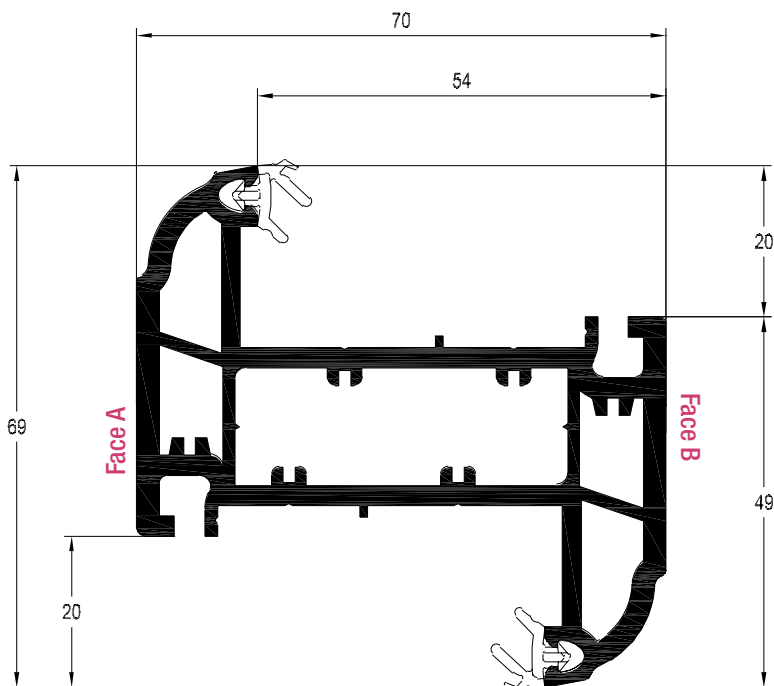

Slim Transom / Mullion Z 69mm
White Profile Art. No. 546675
Laminated Profile Art. No. 576675

	261748	249838	261948
	2mm	1mm	Aluminium
lx	3.06	1.77	4.18
ly	0.27	0.14	0.3

261748 - 42 x 10

249838 - 42 x 10

261948 - 42 x 10