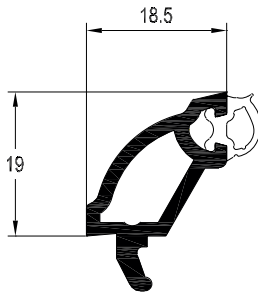

Co-extruded Glazing Bead 18.5mm
White Art. No. 546572
Laminated Art. No. 576572