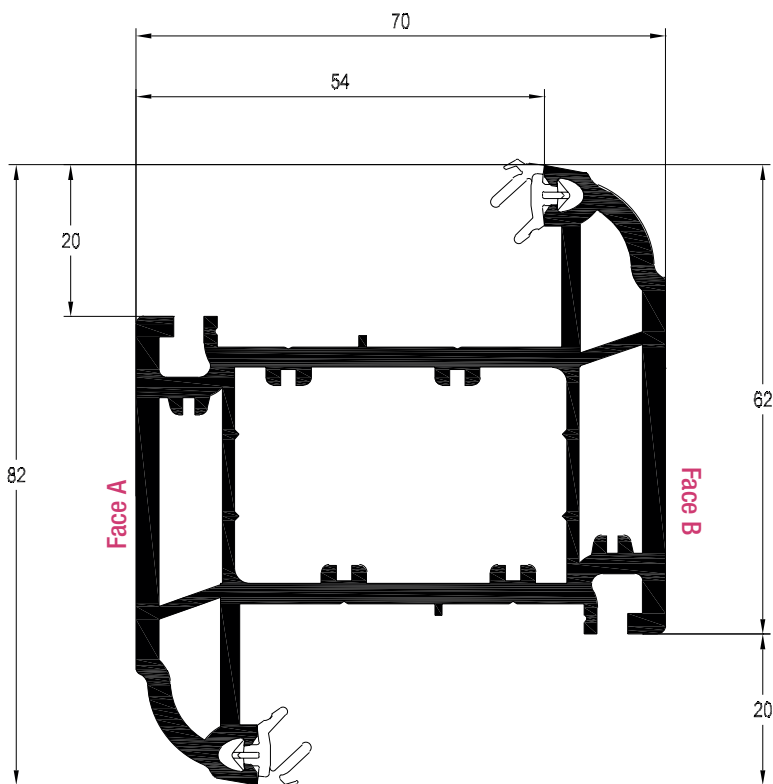

261748 - 42 x 10

249838 - 42 x 10

261948 - 42 x 10

REHAU TOTAL70s

TRANSOM / MULLIONS

Large Transom / Mullion T 82mm
 White Profile Art. No. 546745
 Laminated Profile Art. No. 576745

	261738	287776	200347
	2.5mm	2mm	2.5mm
ix	6.06	5.14	4.70
ly	2.33	2.0	2.11

261738 - 42 x 23

287776 - 42 x 23

200347 - 42 x 30 x 23

Large Transom / Mullion Z 82mm
 White Profile Art. No. 546755
 Laminated Profile Art. No. 576755

	261738	287776
	2.5mm	2mm
ix	6.06	5.14
ly	2.33	2.0

261738 - 42 x 23