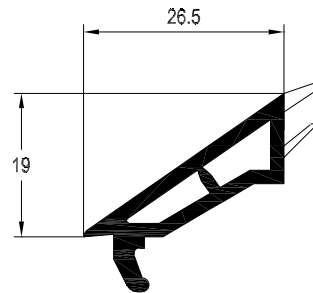

Co-extruded Glazing Bead 26.5mm
White Art. No. 546150
Laminated Art. No. 576330

FOR 24MM SEALED UNITS