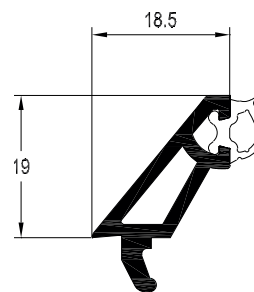

Co-extruded Glazing Bead 18.5mm
White Art. No. 546132
Laminated Art. No. 576132

FOR 32MM SEALED UNITS