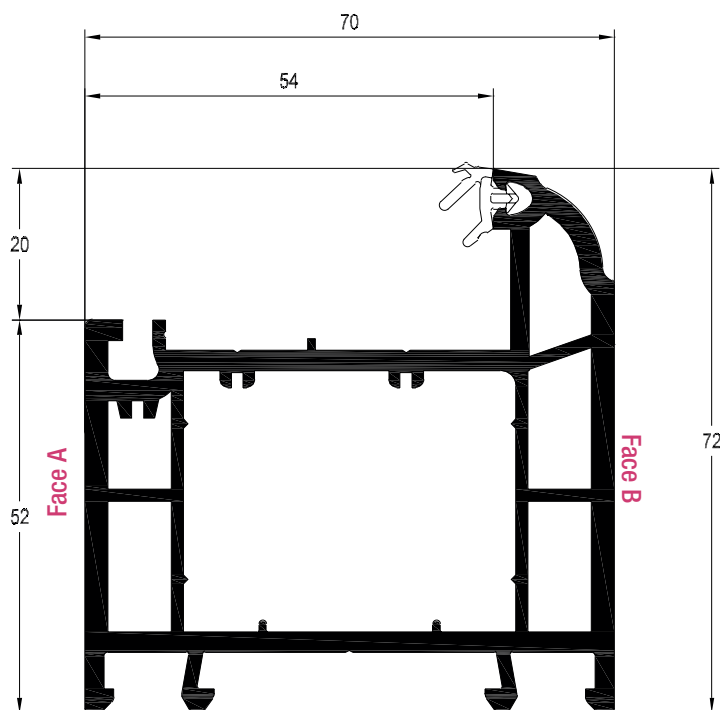

Casement Universal Outer Frame 72mm