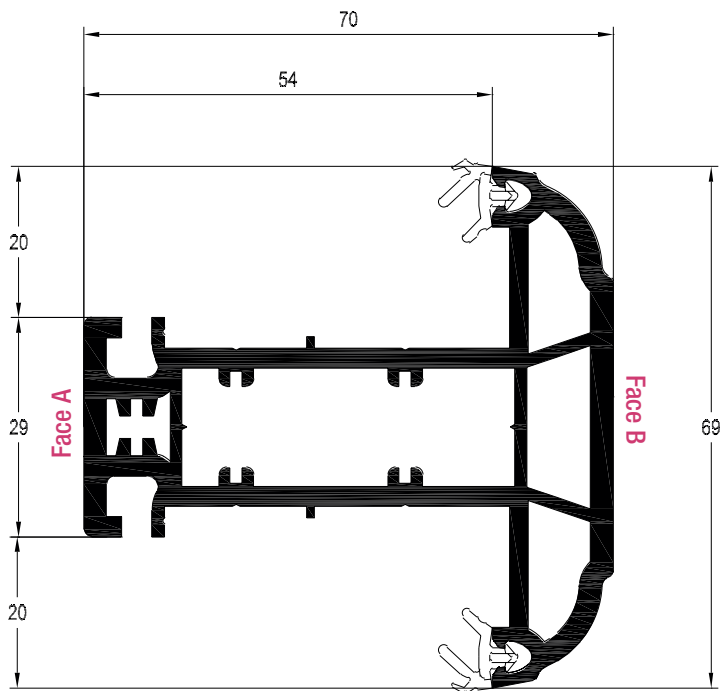

258841 - 40 x 40 (welded)

200374 - 40 x 40

REHAU TOTAL70s

TRANSOM / MULLIONS

Slim Transom / Mullion T 69mm
 White Profile Art. No. 546665
 Laminated Profile Art. No. 576665

	261748	249838	261948
	2mm	1mm	Aluminium
lx	3.06	1.77	4.18
ly	0.27	0.14	0.3

261748 - 42 x 10

249838 - 42 x 10

261948 - 42 x 10

Slim Transom / Mullion Z 69mm
 White Profile Art. No. 546675
 Laminated Profile Art. No. 576675

	261748	249838	261948
	2mm	1mm	Aluminium
lx	3.06	1.77	4.18
ly	0.27	0.14	0.3