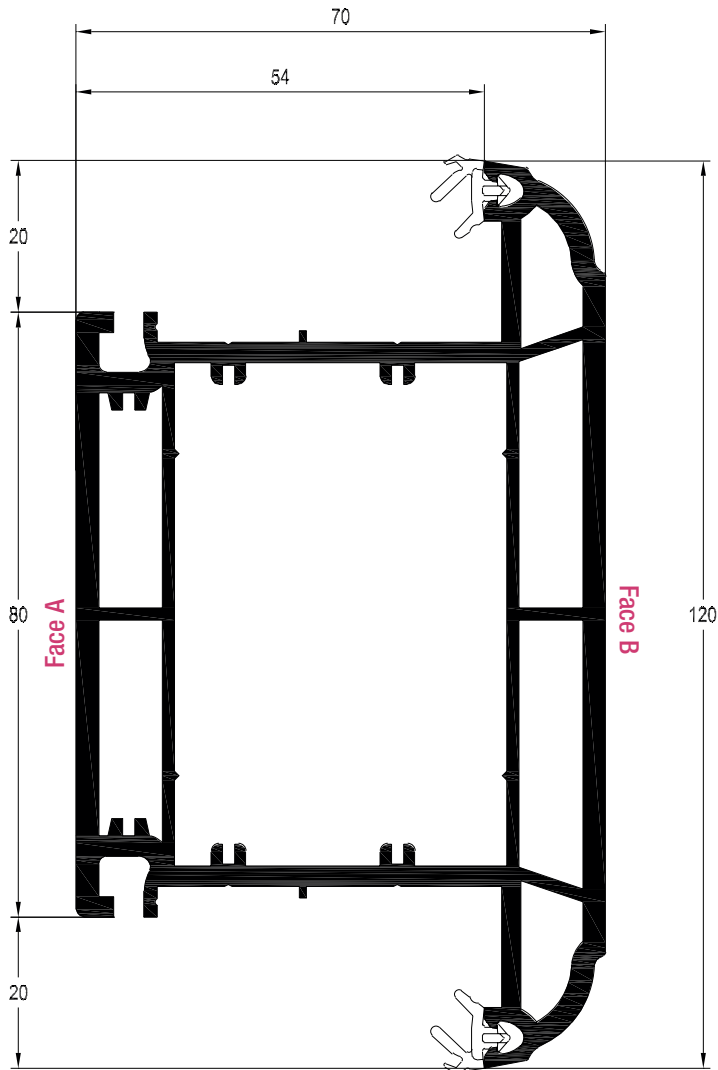

REHAU TOTAL70s

TRANSOM / MULLIONS