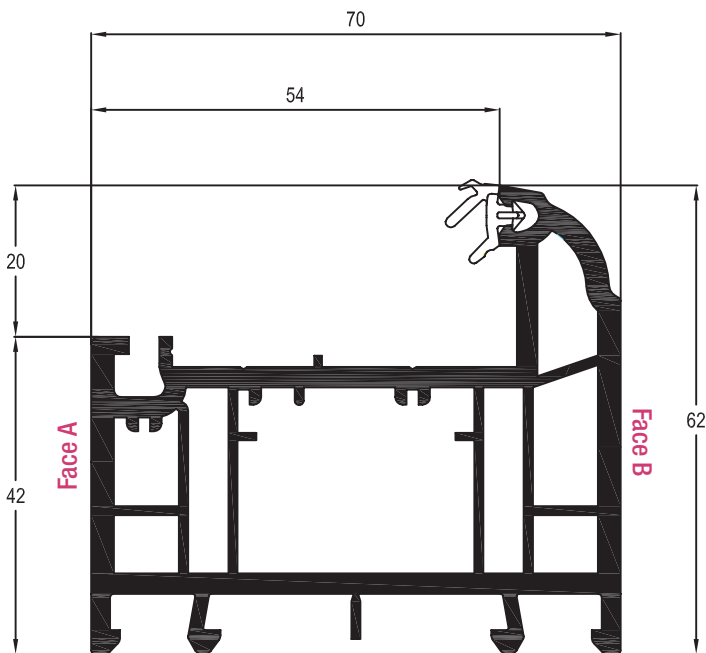

Casement Intermediate Outer Frame 62mm (5 Chamber)
White Profile Art. No. 546425
Laminated Profile Art. No. 586425

	216392	318565
	1.5mm	1mm
lx	1.03	0.58
ly	0.80	0.75

216392 - 25 x 21
318565 - 25 x 21