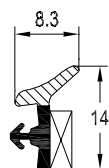

Glazing Seal
Art. No. 576130
RAUSECUR
Security Gasket - Black