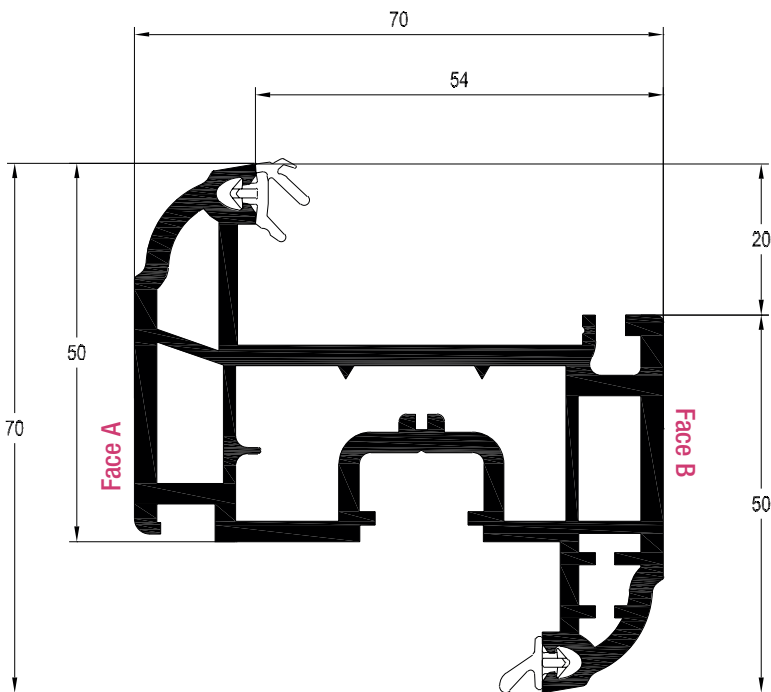

261968* - 20 x 35 x 20 x 19

287777 - 35 x 20 x 19

REHAU TOTAL70s

TILT AND TURN SASH

Tilt and Turn Sash 70mm
White Profile Art. No. 546695
Laminated Profile Art. No. 576695

	287779
	1mm
ix	1.91
ly	0.23

287779 - 18 x 40 x 18